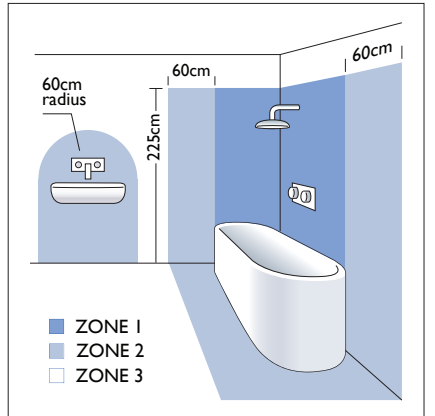

2 x 21w T5		incl.
---------------	--	-------

Zones	2	3
-------	----------	----------

NOTE:
 Not suitable for frequent switching.
 If used with a motion detector, ensure a minimum of 20 minutes ON time.
 Cannot be mounted vertically